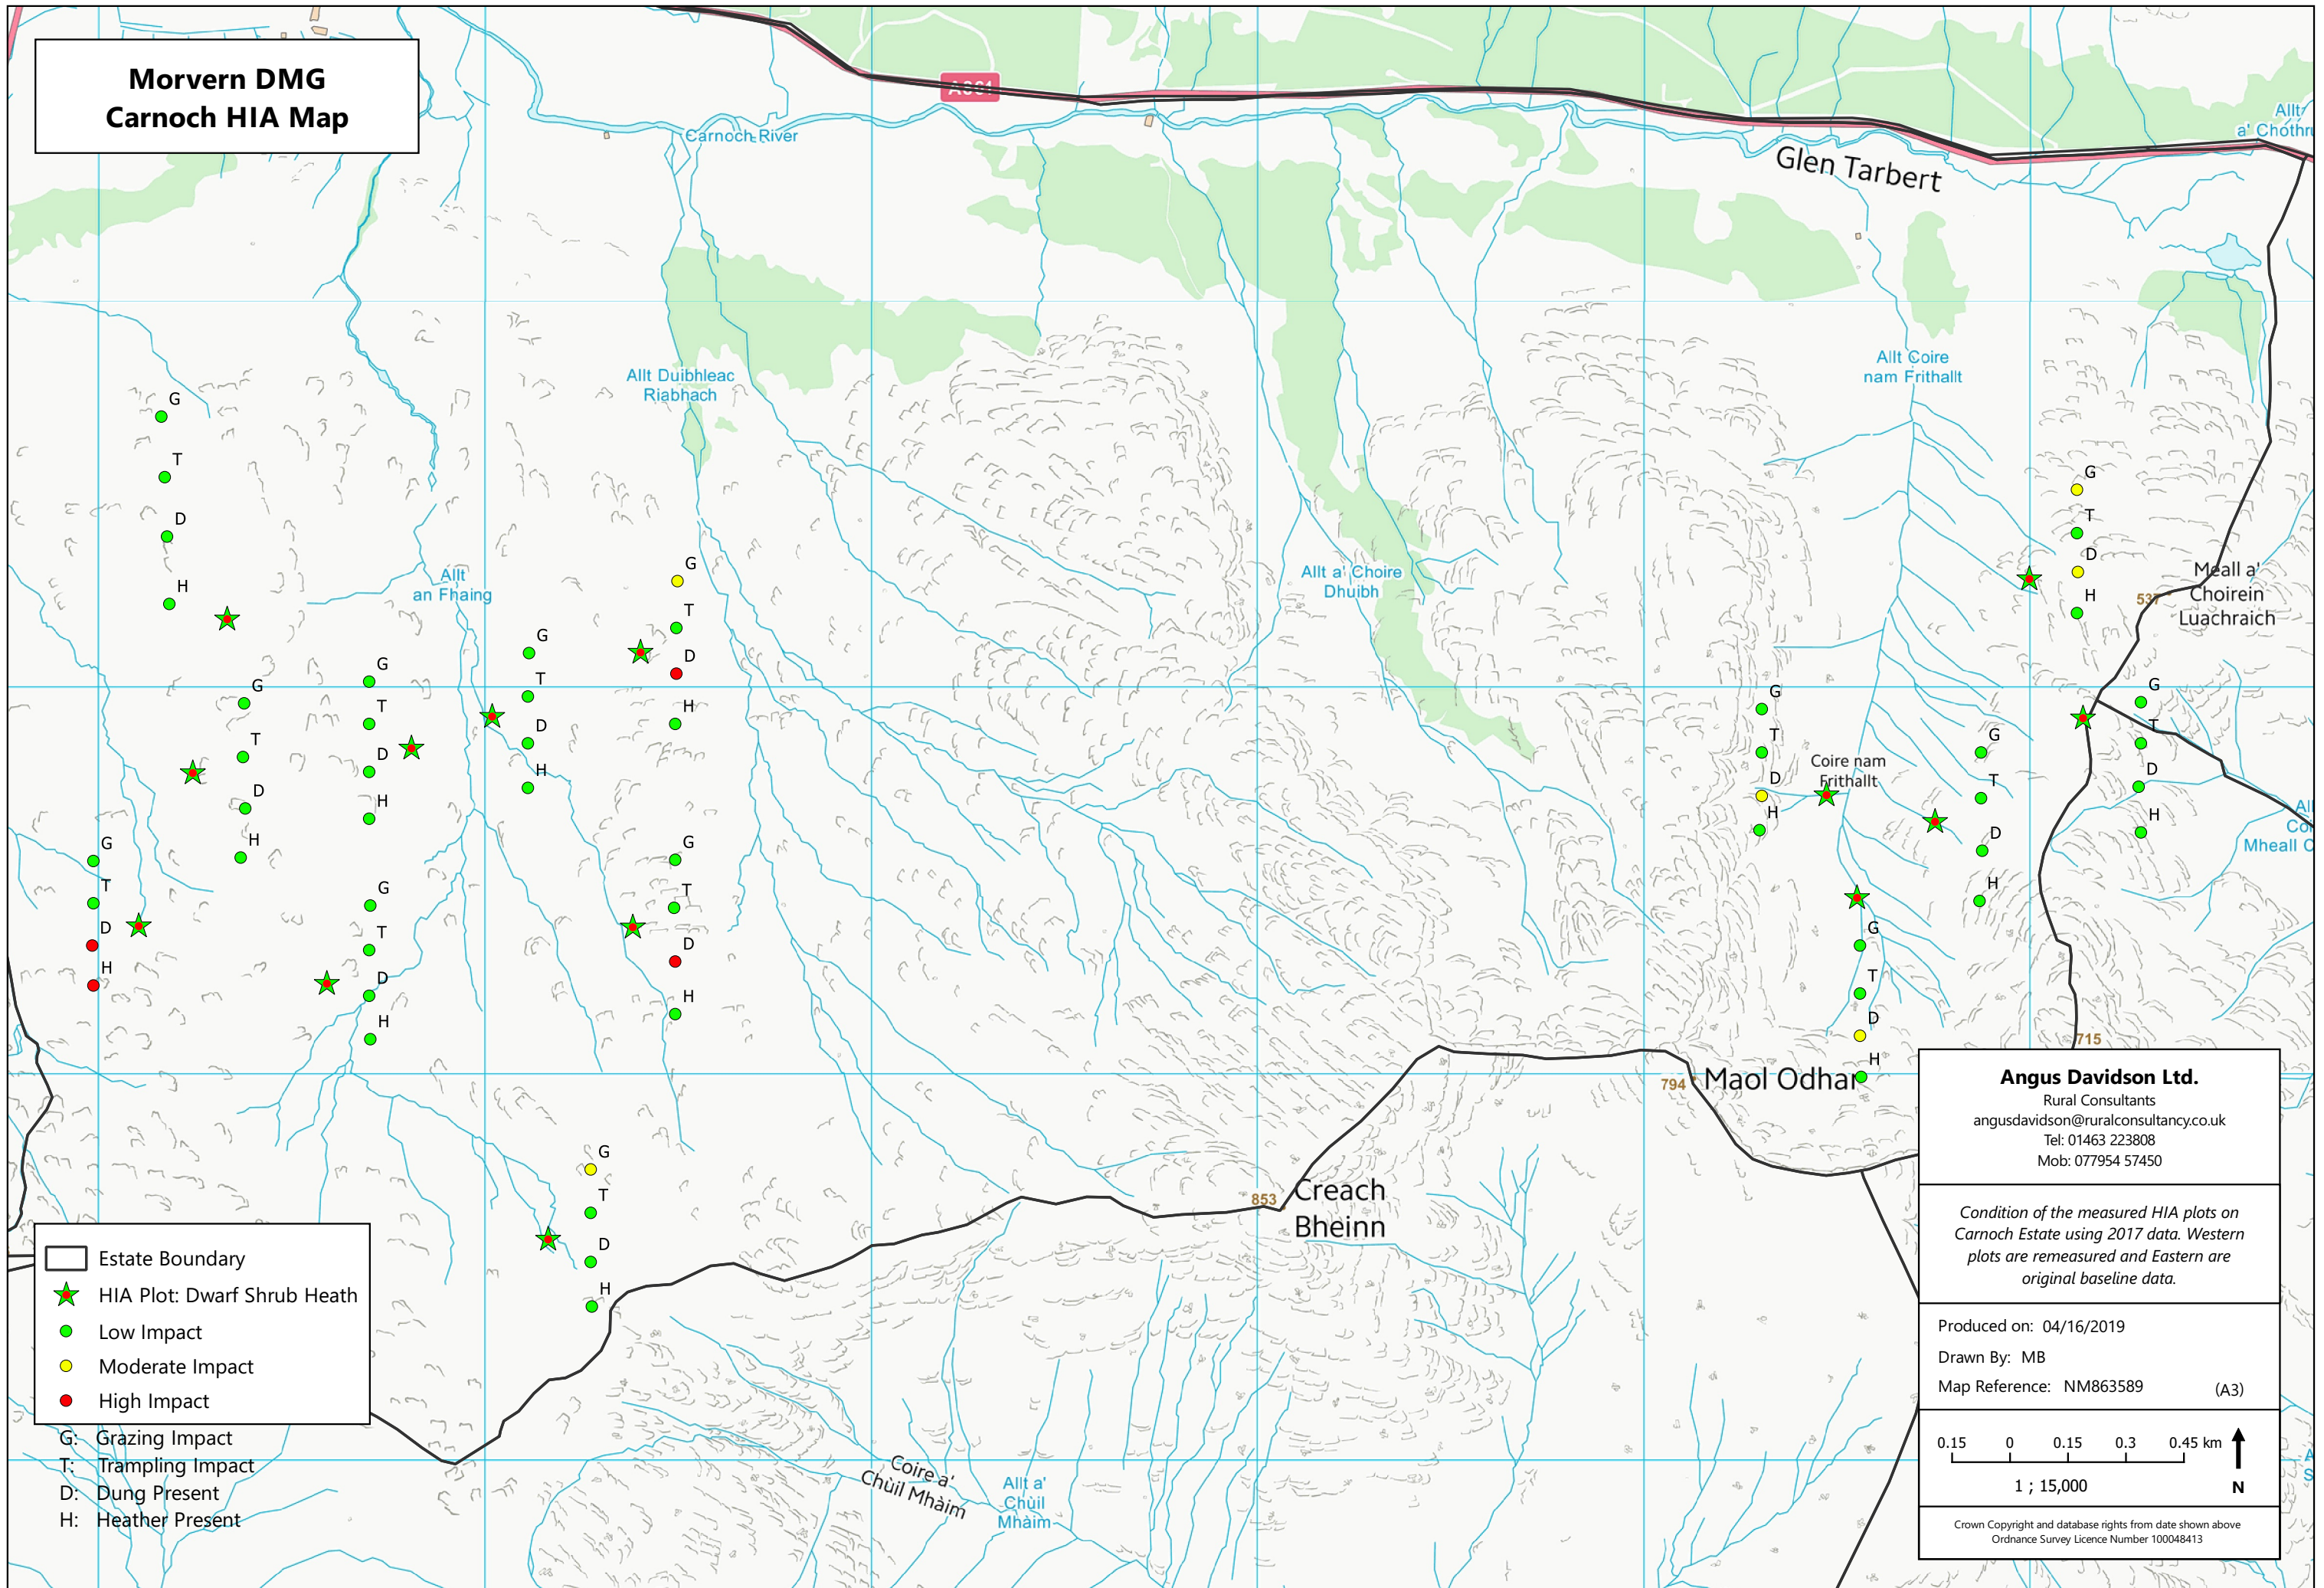

**Morvern DMG
Carnoch HIA Map**

- Estate Boundary
- ★ HIA Plot: Dwarf Shrub Heath
- Low Impact
- Moderate Impact
- High Impact

- G: Grazing Impact
- T: Trampling Impact
- D: Dung Present
- H: Heather Present

Angus Davidson Ltd.
 Rural Consultants
 angusdavidson@ruralconsultancy.co.uk
 Tel: 01463 223808
 Mob: 077954 57450

Condition of the measured HIA plots on Carnoch Estate using 2017 data. Western plots are remeasured and Eastern are original baseline data.

Produced on: 04/16/2019
 Drawn By: MB
 Map Reference: NM863589 (A3)

0.15 0 0.15 0.3 0.45 km ↑
 1 ; 15,000 N

Crown Copyright and database rights from date shown above
 Ordnance Survey Licence Number 100048413