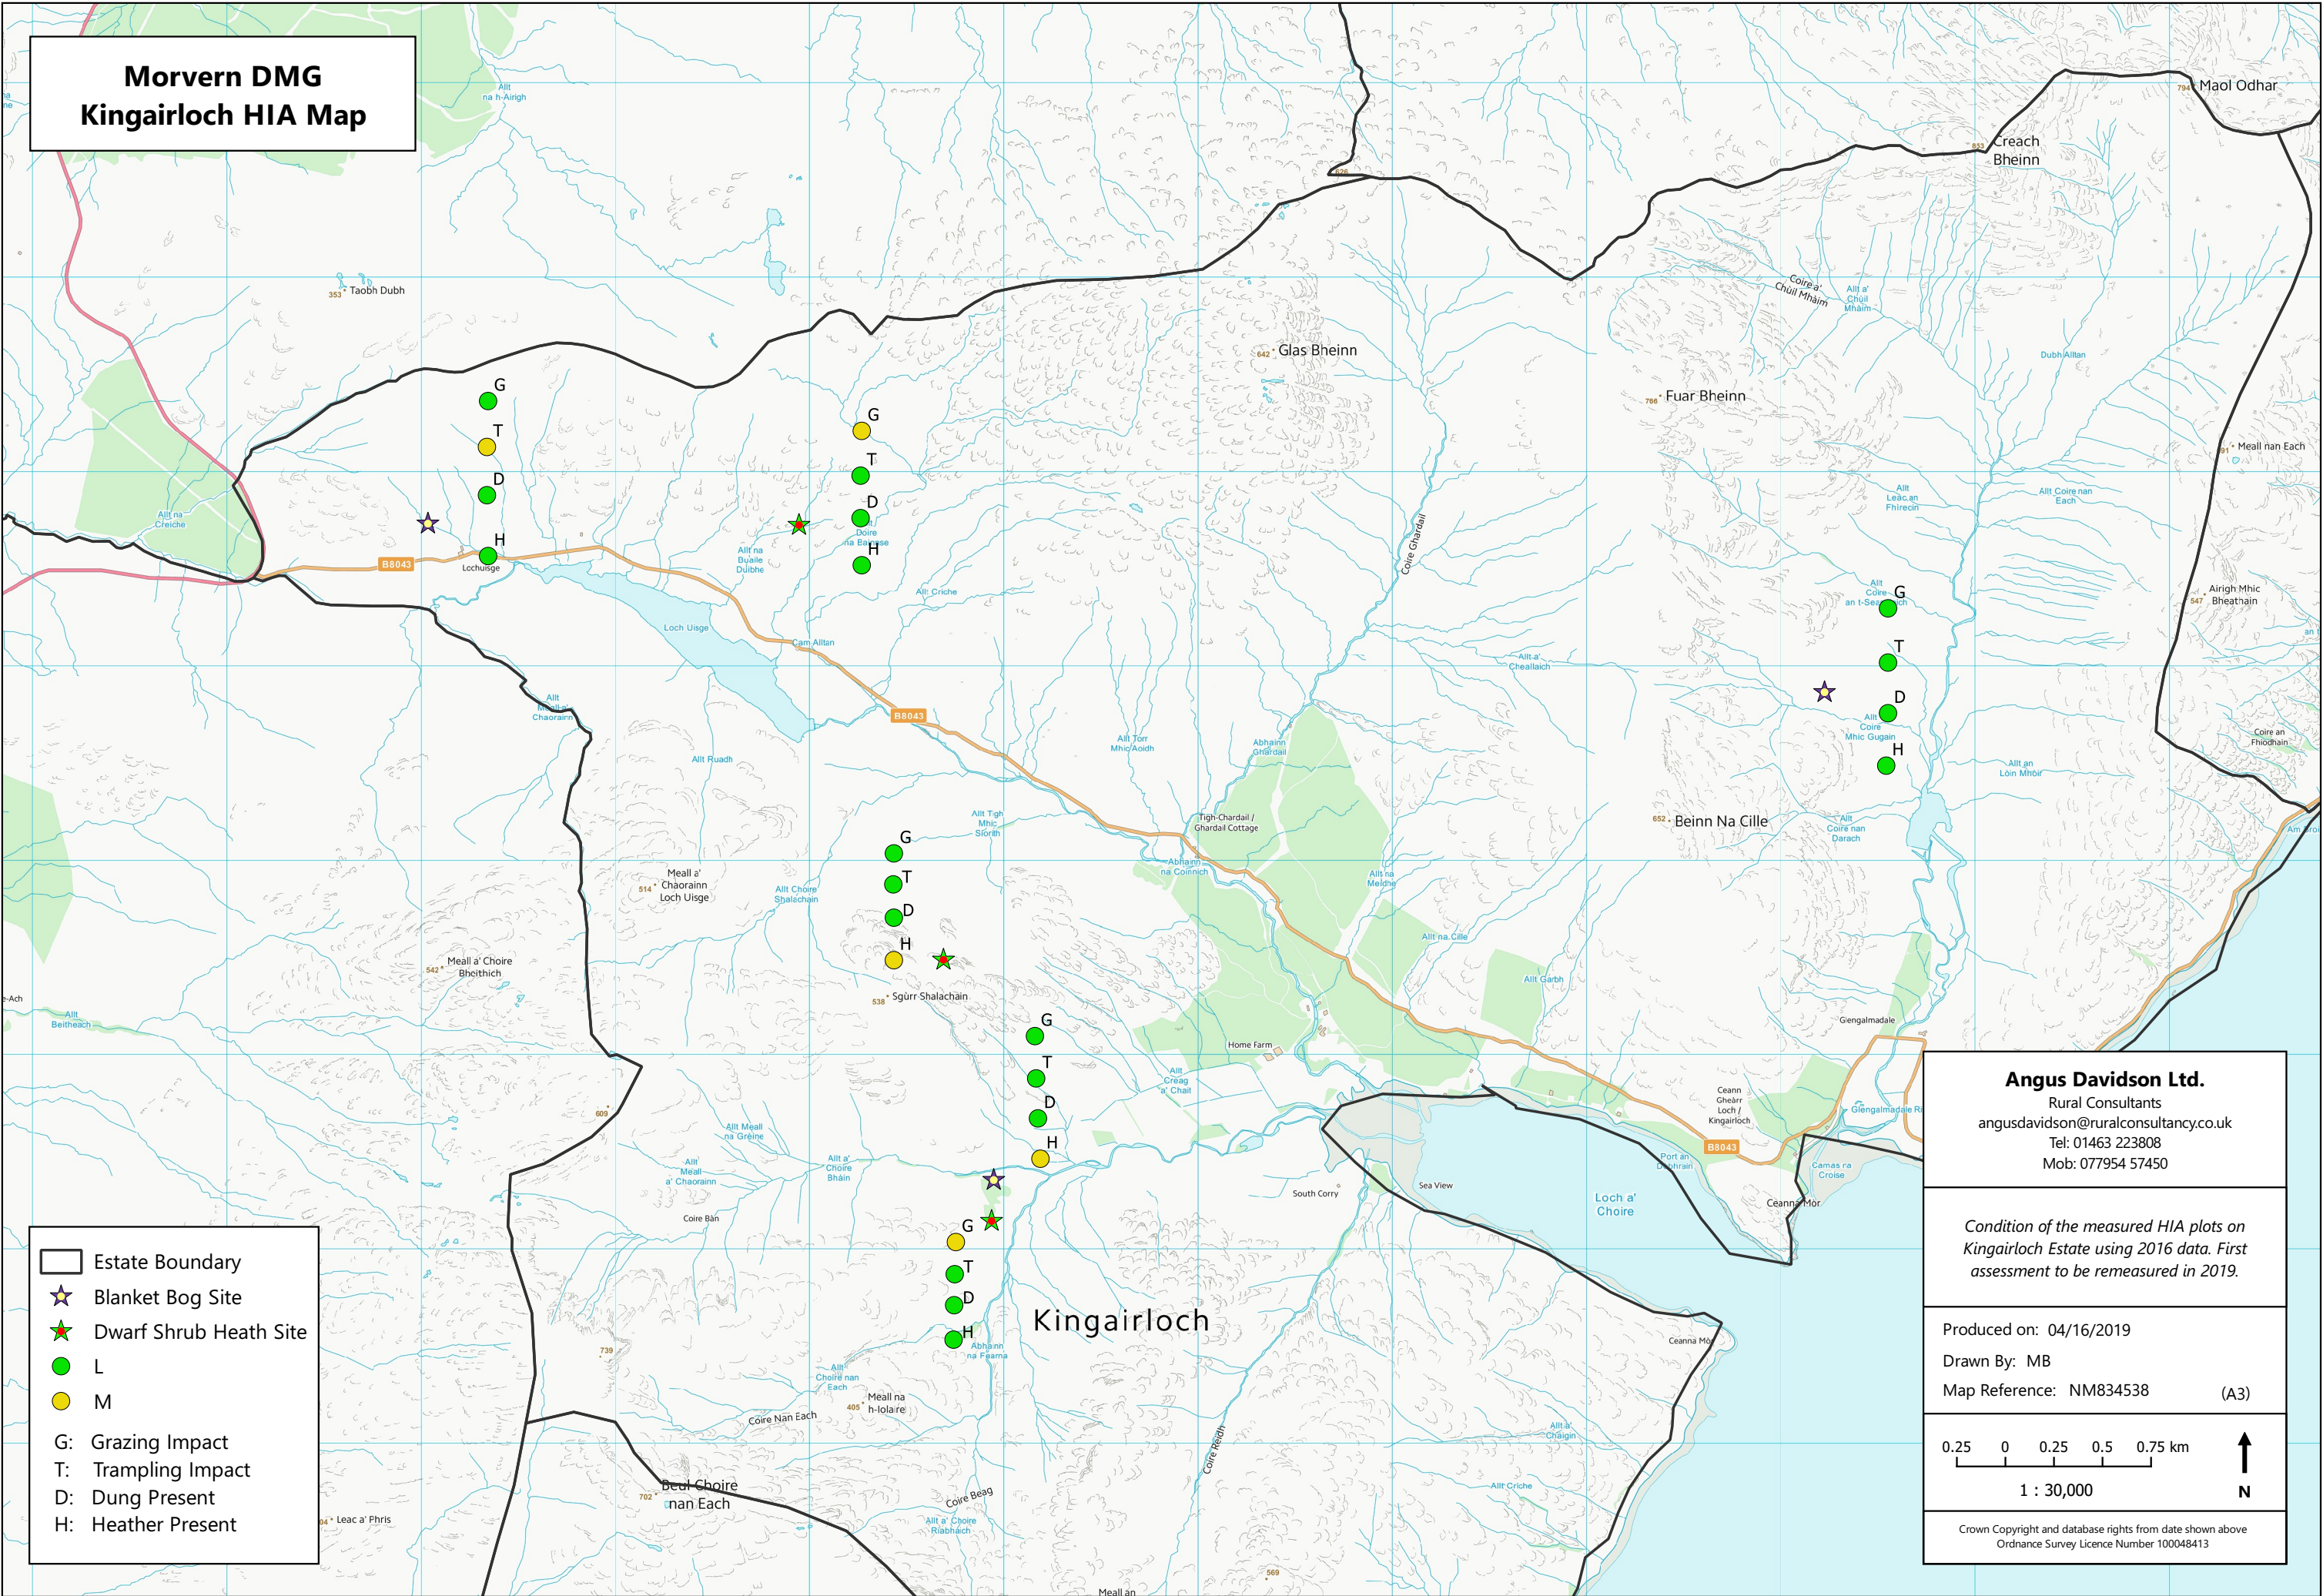

# Morvern DMG Kingairloch HIA Map

- Estate Boundary
- Blanket Bog Site
- Dwarf Shrub Heath Site
- L
- M
- G: Grazing Impact
- T: Trampling Impact
- D: Dung Present
- H: Heather Present

**Angus Davidson Ltd.**  
 Rural Consultants  
 angusdavidson@ruralconsultancy.co.uk  
 Tel: 01463 223808  
 Mob: 077954 57450

*Condition of the measured HIA plots on Kingairloch Estate using 2016 data. First assessment to be remeasured in 2019.*

Produced on: 04/16/2019  
 Drawn By: MB  
 Map Reference: NM834538 (A3)

Crown Copyright and database rights from data shown above  
 Ordnance Survey Licence Number 100048413