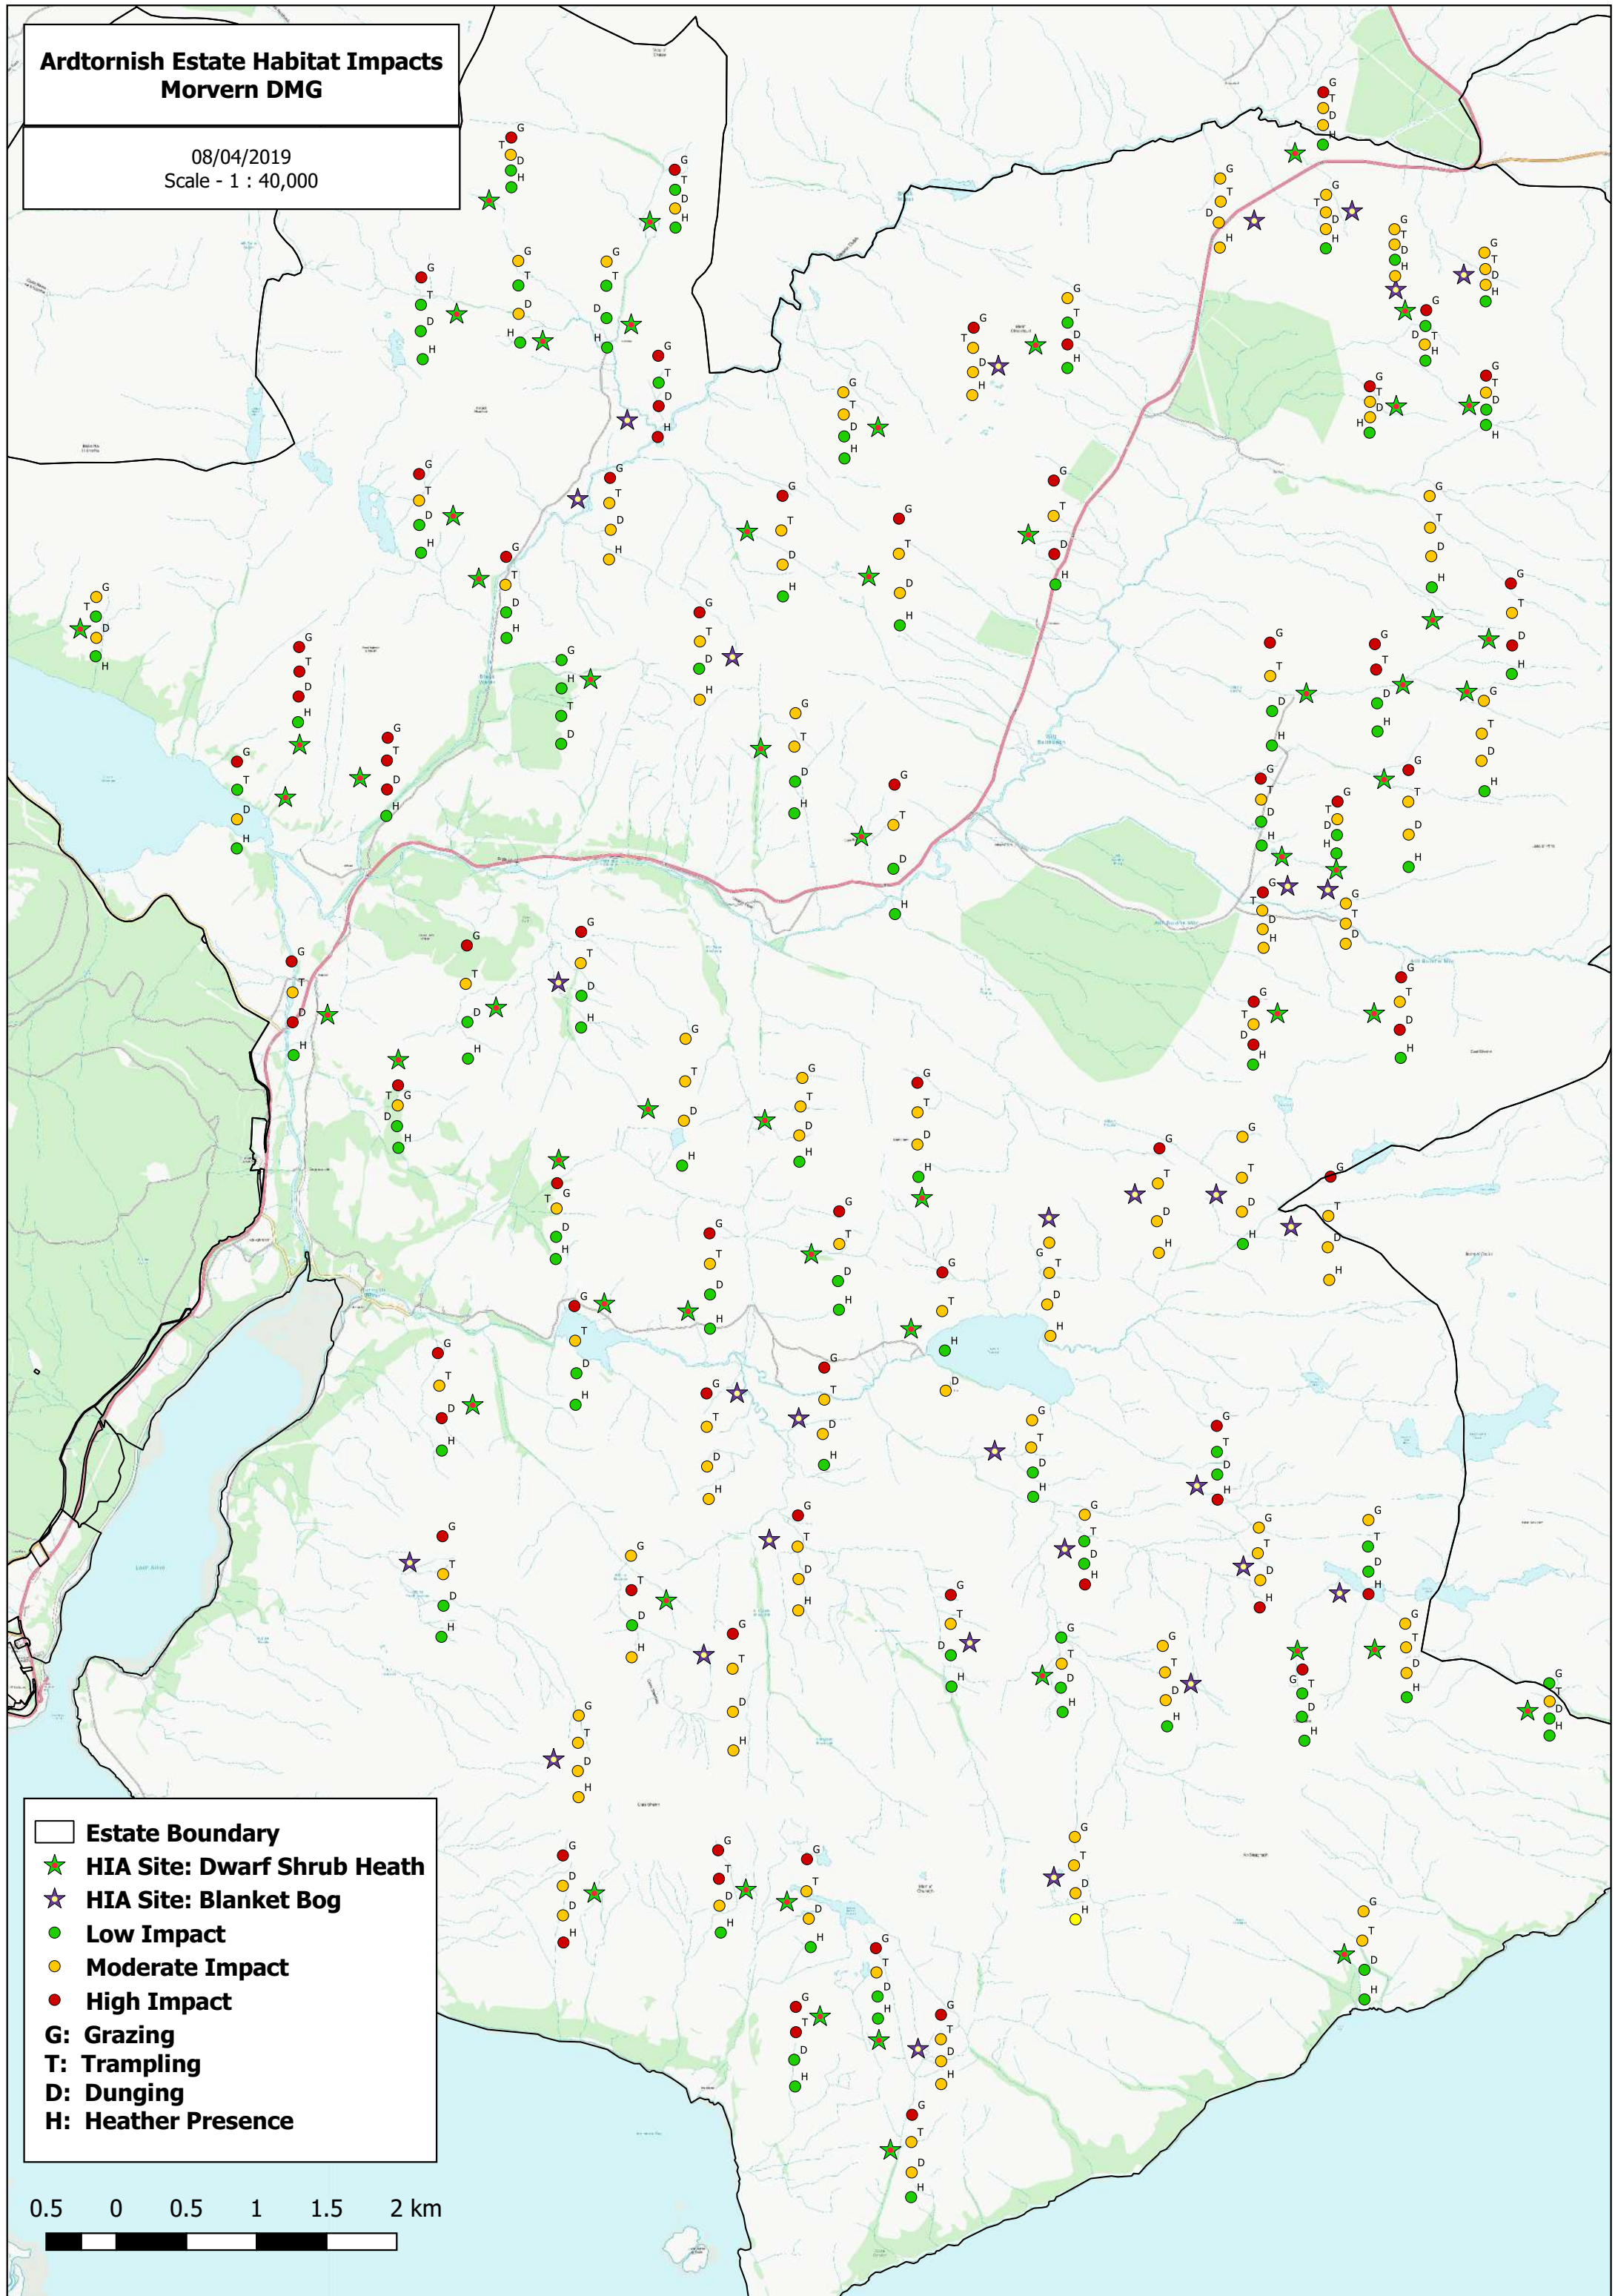

# Ardtornish Estate Habitat Impacts Morvern DMG

08/04/2019  
Scale - 1 : 40,000

- Estate Boundary
- ★ HIA Site: Dwarf Shrub Heath
- ★ HIA Site: Blanket Bog
- Low Impact
- Moderate Impact
- High Impact
- G: Grazing
- T: Trampling
- D: Dunging
- H: Heather Presence