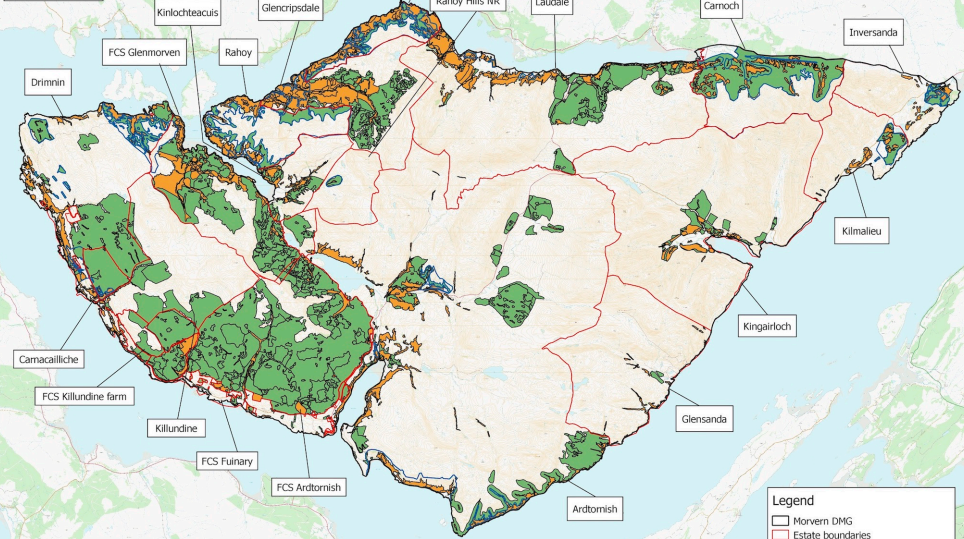

# Morvern DMG Woodland survey

Scale: 1:100,000  
Reference: NM 680541

**Legend**

- Morvern DMG
- Estate boundaries
- Woodland Grant Scheme 3
- Native Woodland Survey of Scotland
- National Forest Inventory