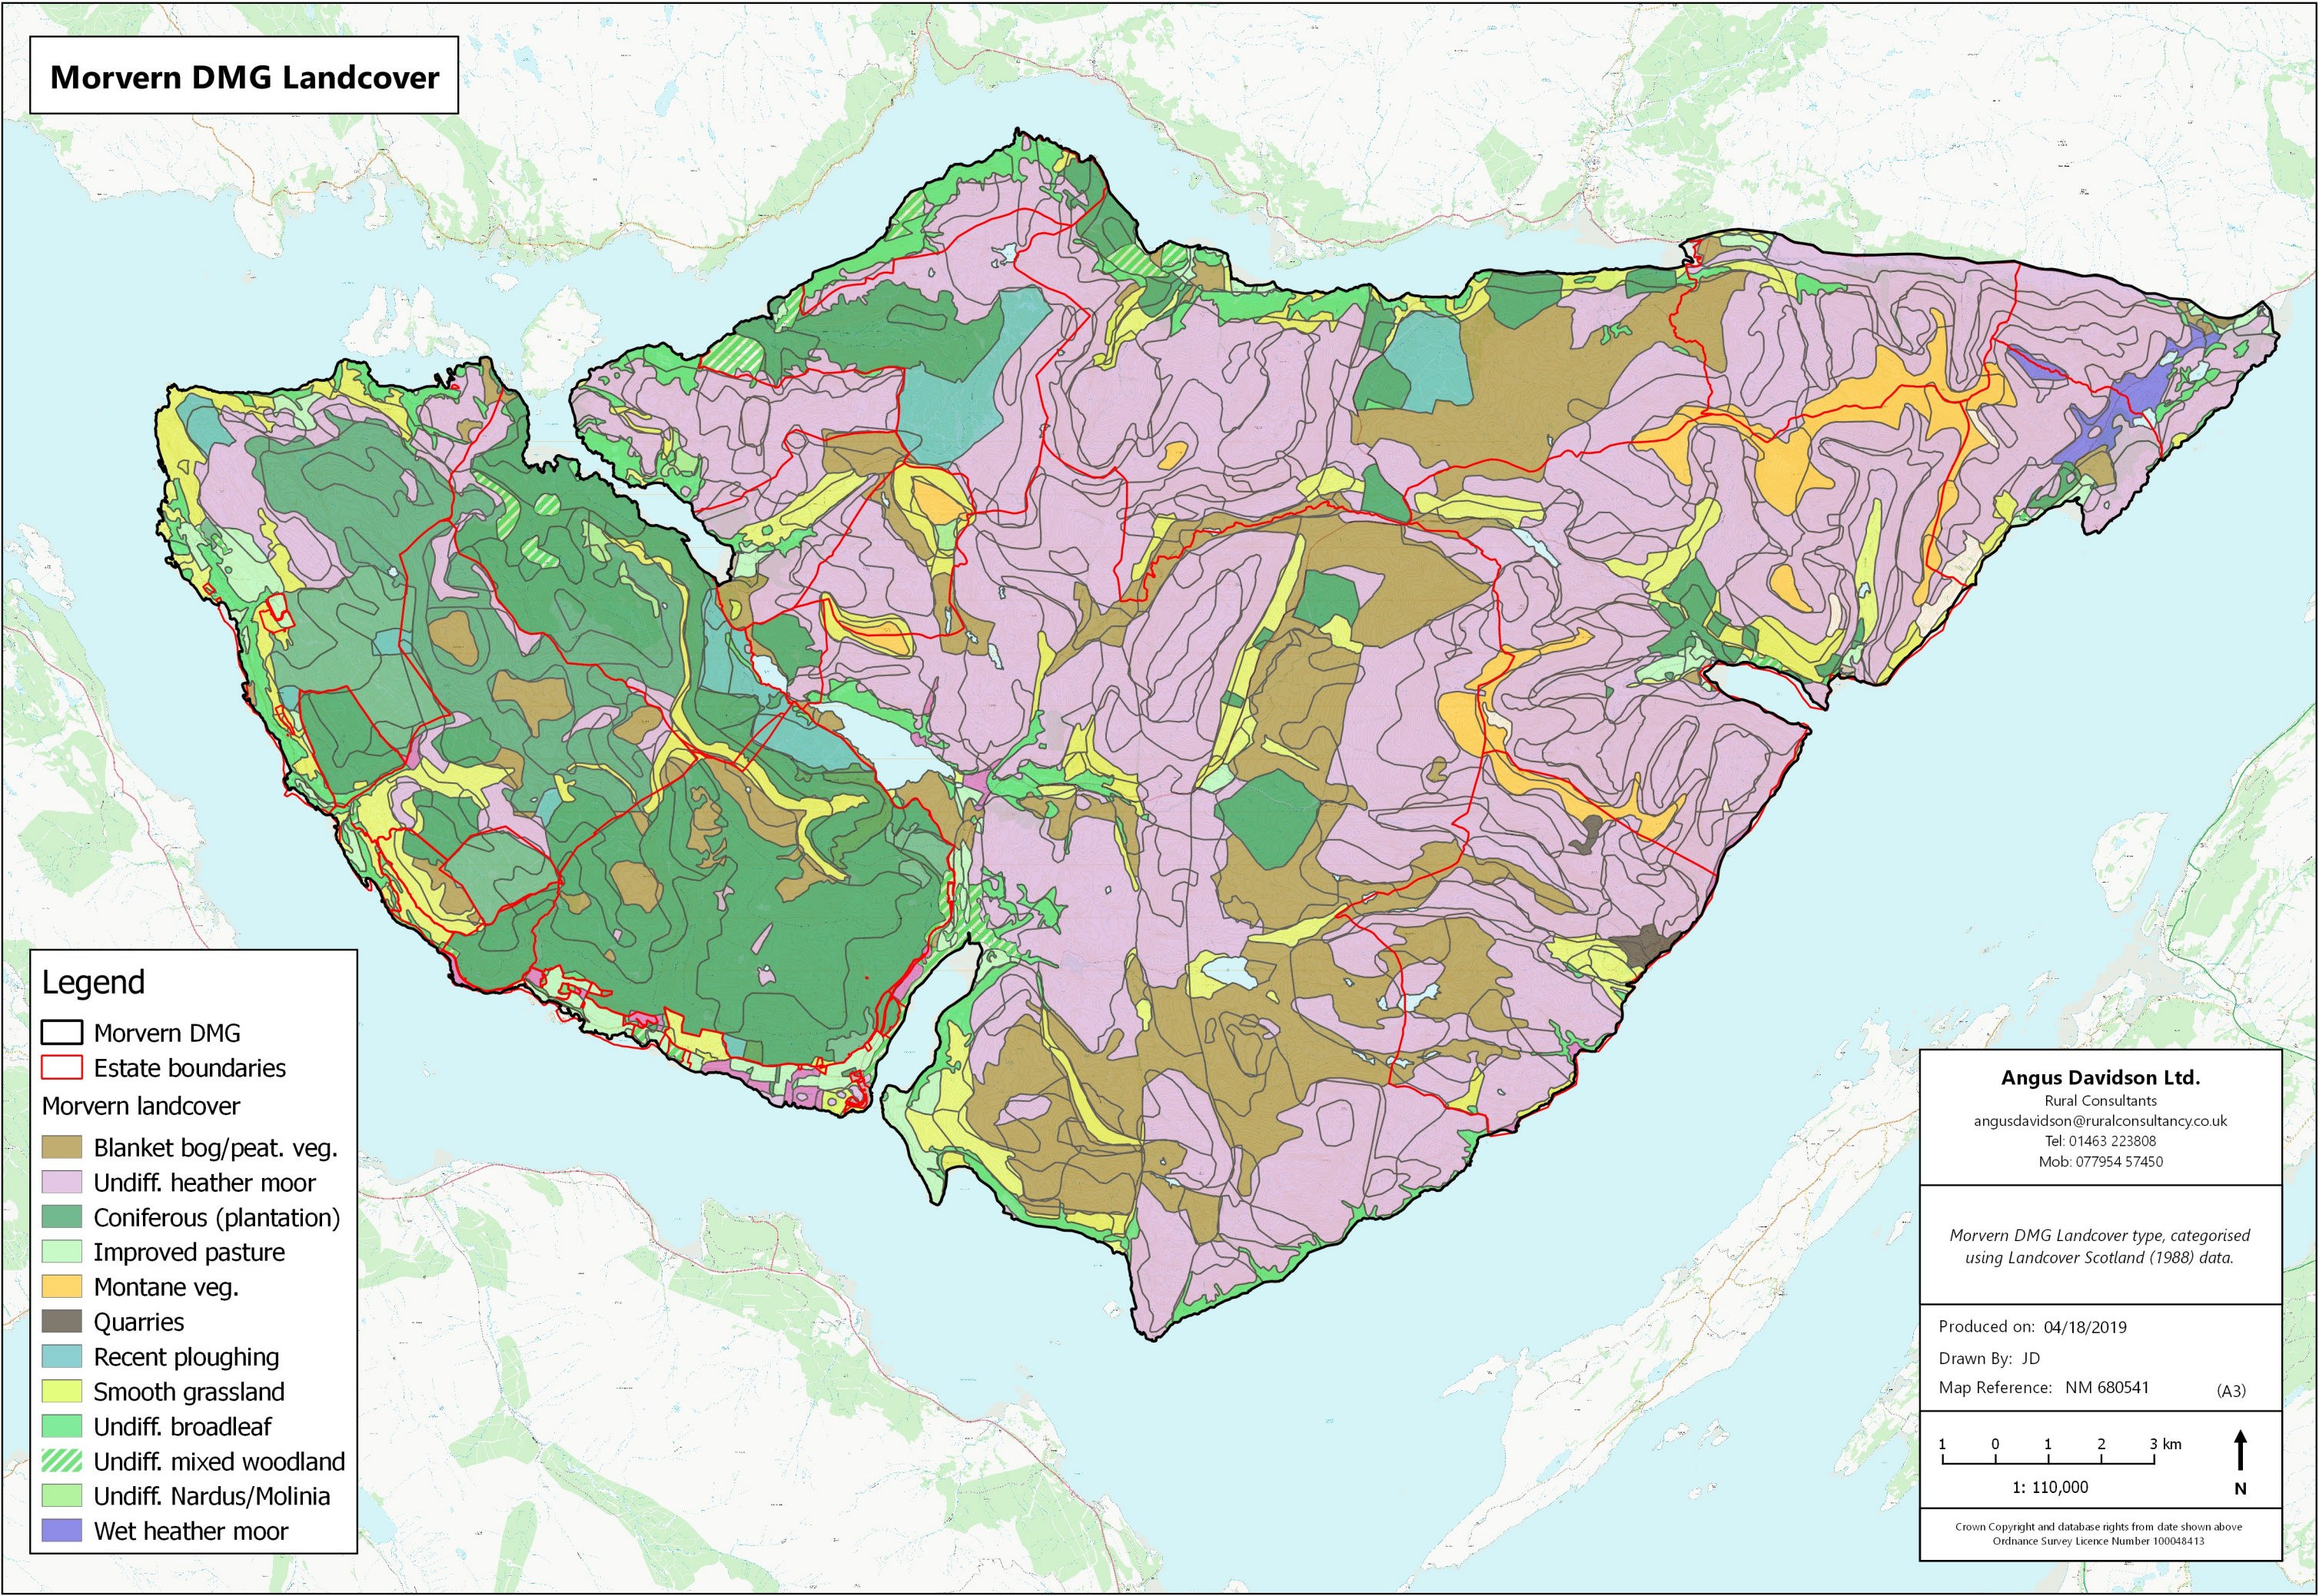

Morvern DMG Landcover

Legend

- Morvern DMG
- Estate boundaries
- Morvern landcover**
- Blanket bog/peat. veg.
- Undiff. heather moor
- Coniferous (plantation)
- Improved pasture
- Montane veg.
- Quarries
- Recent ploughing
- Smooth grassland
- Undiff. broadleaf
- Undiff. mixed woodland
- Undiff. Nardus/Molinia
- Wet heather moor

Angus Davidson Ltd.
Rural Consultants
angusdavidson@ruralconsultancy.co.uk
Tel: 01463 223808
Mob: 077954 57450

Morvern DMG Landcover type, categorised using Landcover Scotland (1988) data.

Produced on: 04/18/2019
Drawn By: JD
Map Reference: NM 680541 (A3)

1 0 1 2 3 km ↑
N

1: 110,000

Crown Copyright and database rights from date shown above
Ordnance Survey Licence Number 100048413