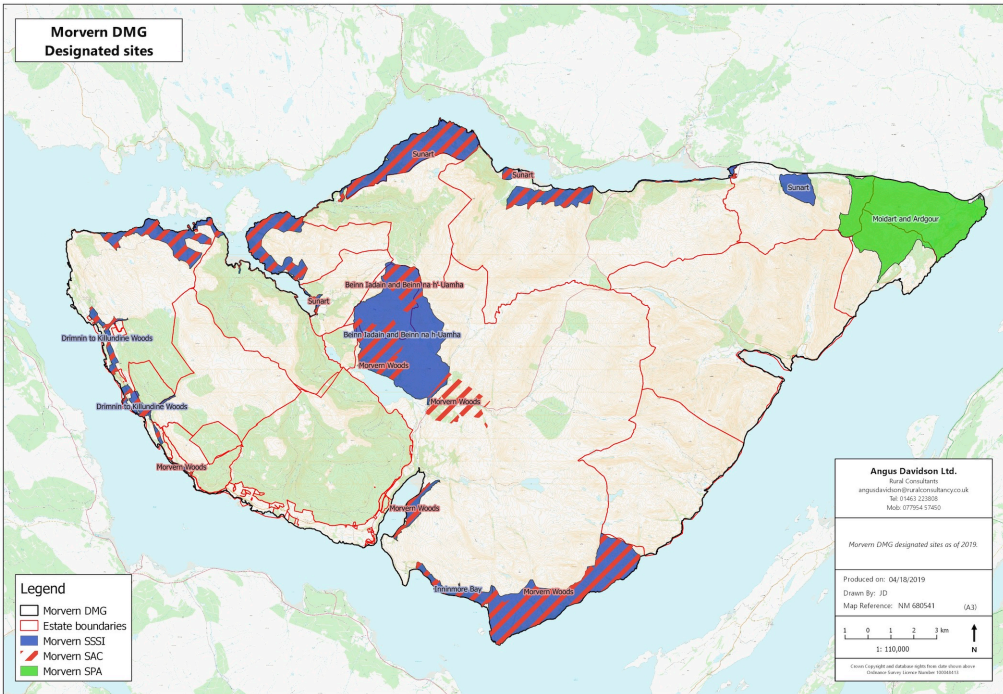

**Morvern DMG
Designated sites**

Legend

- Morvern DMG
- Estate boundaries
- Morvern SSSI
- Morvern SAC
- Morvern SPA

Angus Davidson Ltd.
Rural Consultants
angusdavidson@ruralconsultancy.co.uk
Tel: 01463 223808
Mob: 077954 37450

Morvern DMG designated sites as of 2019.

Produced on: 04/18/2019
Drawn By: JD
Map Reference: NM 680541 (A3)

---

1 0 1 2 3 km
1: 110,000
N

© Crown Copyright and Database Rights from data shown above
Ordnance Survey Licence Number: 100048311