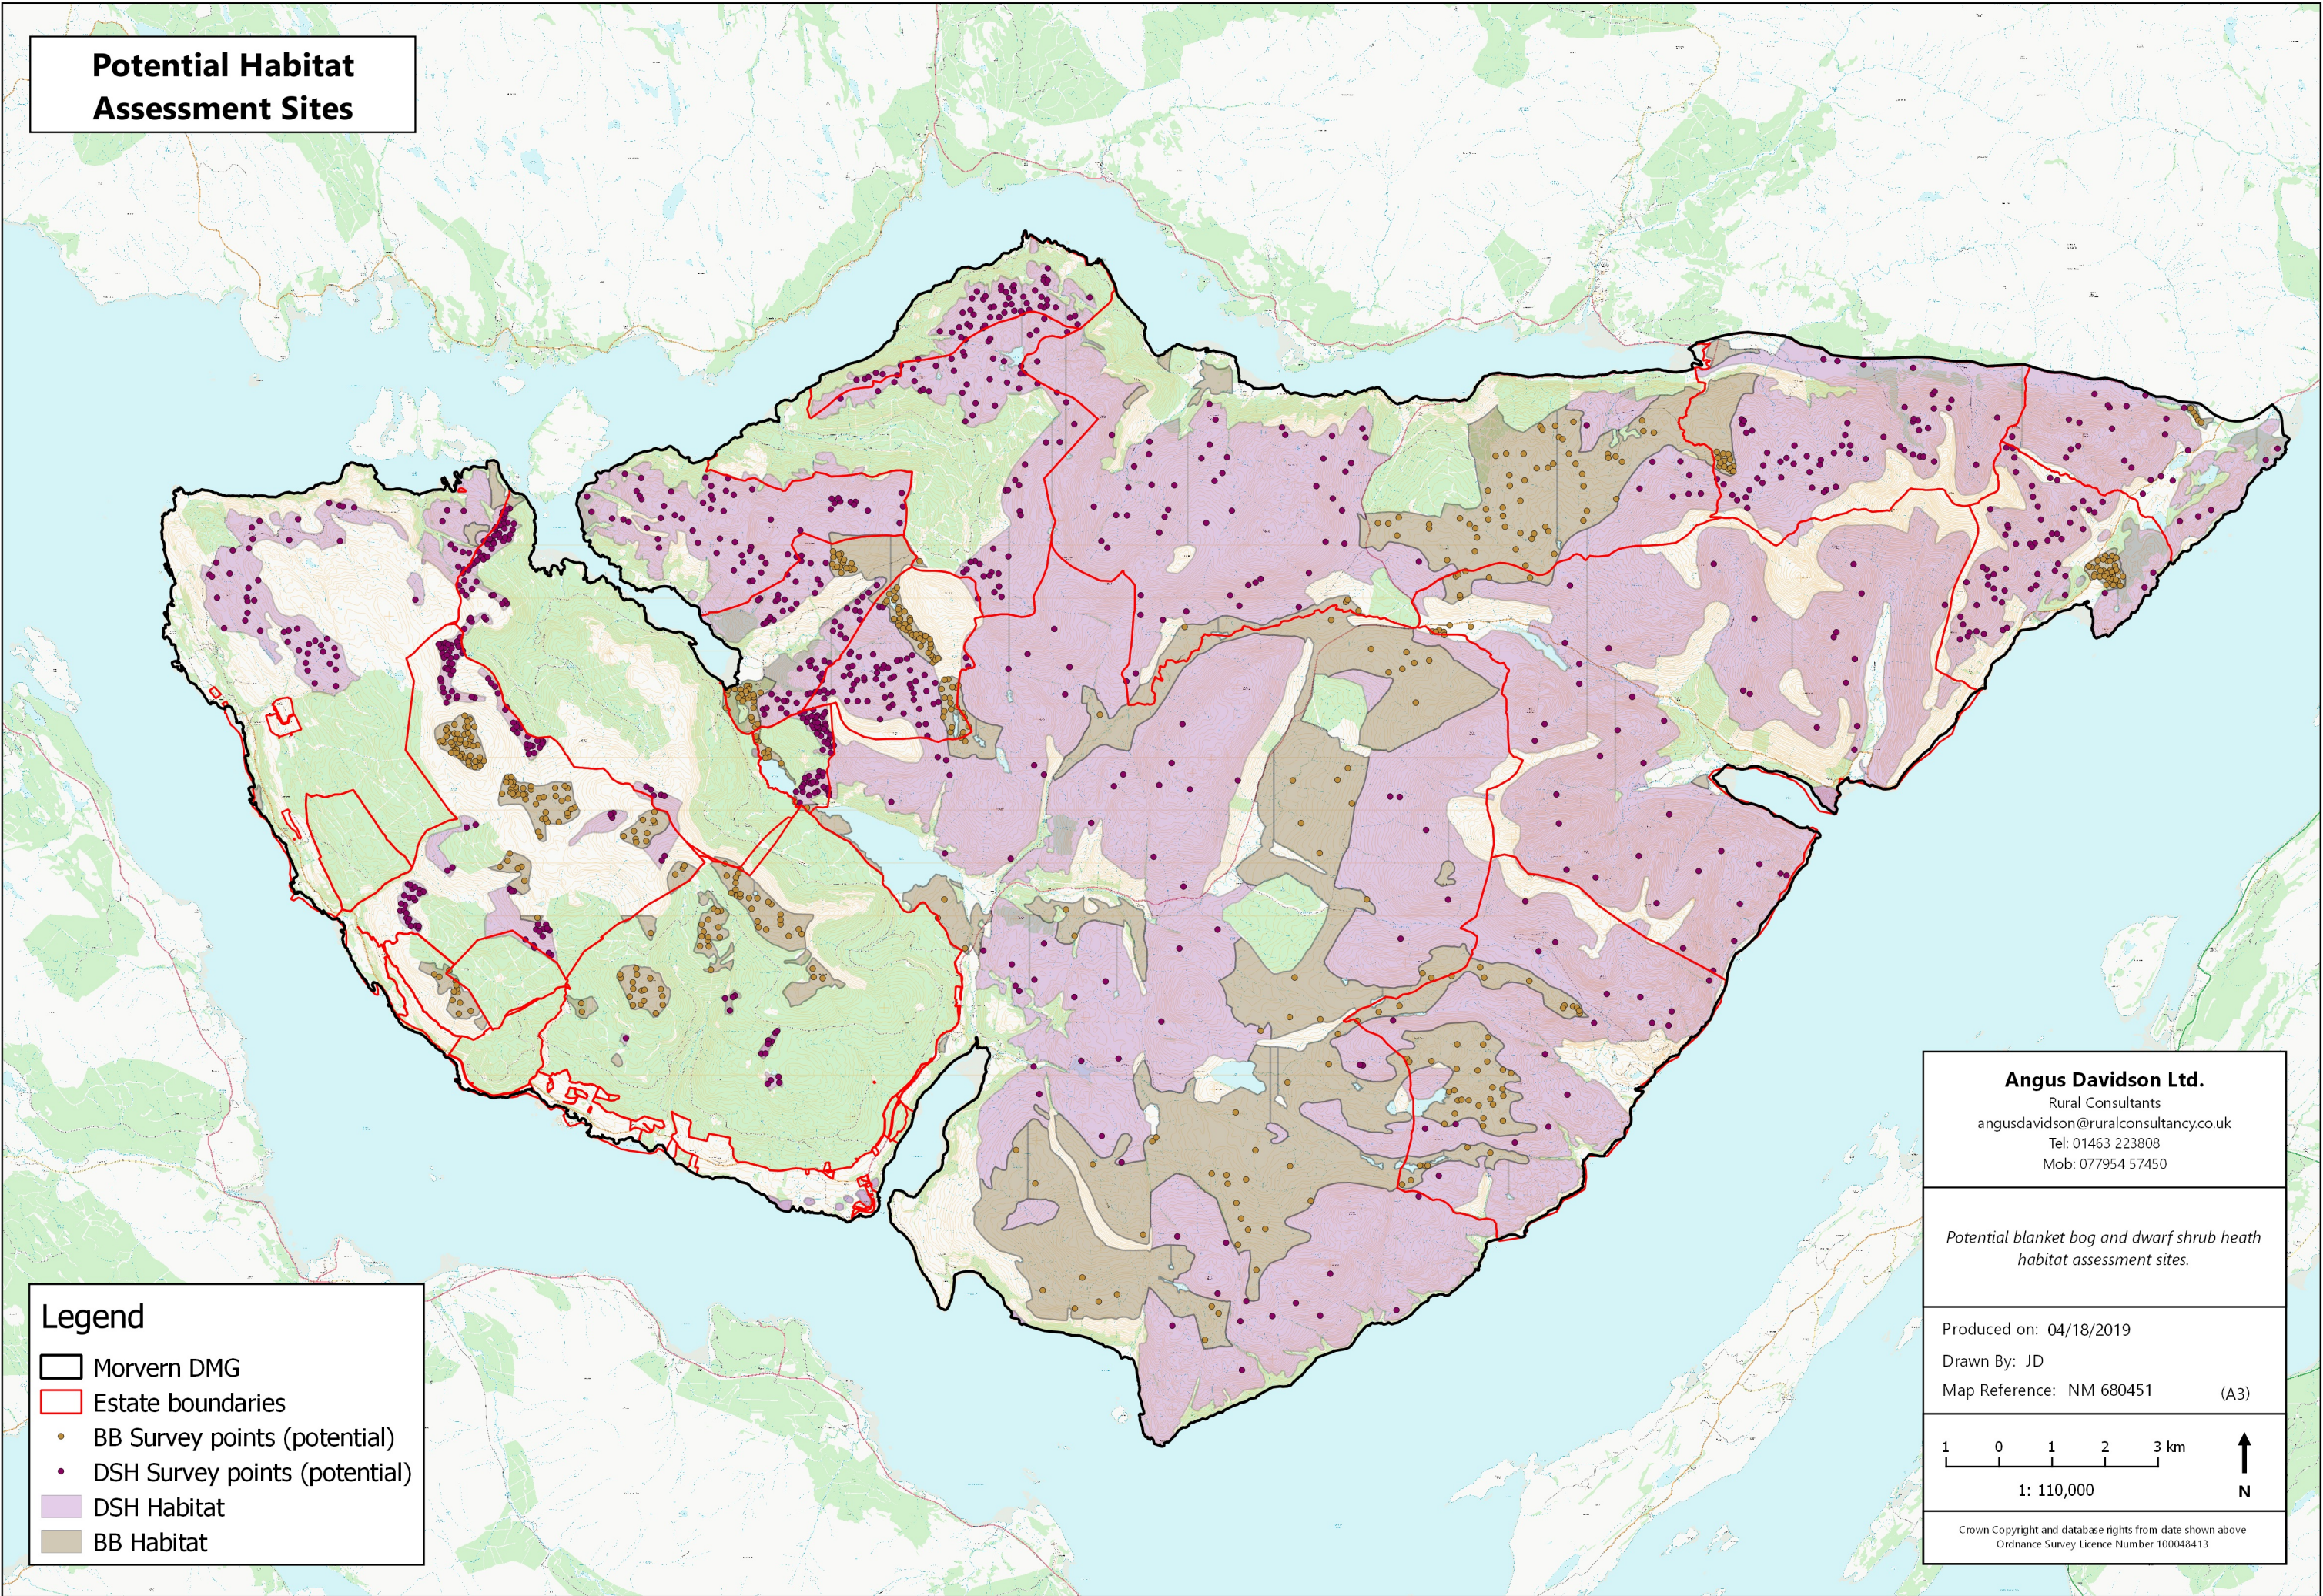

Potential Habitat Assessment Sites

Legend

- Morvern DMG
- Estate boundaries
- BB Survey points (potential)
- DSH Survey points (potential)
- DSH Habitat
- BB Habitat

Angus Davidson Ltd.
Rural Consultants
angusdavidson@ruralconsultancy.co.uk
Tel: 01463 223808
Mob: 077954 57450

Potential blanket bog and dwarf shrub heath habitat assessment sites.

Produced on: 04/18/2019
Drawn By: JD
Map Reference: NM 680451 (A3)

1 0 1 2 3 km ↑
1: 110,000 N

Crown Copyright and database rights from date shown above
Ordnance Survey Licence Number 100048413